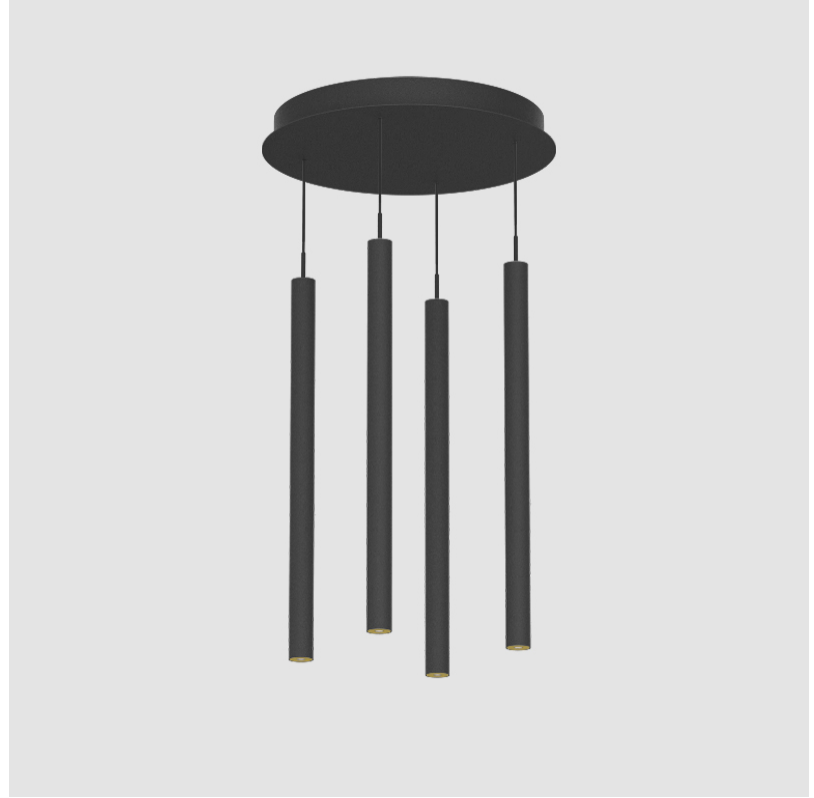

GENERAL

Series: G-Mini Round
Subseries: G-Mini Round Hangover
Partner: Prolicht
Division: Architectural
Installation: Suspension
Product Type: Clusters
Mounting Location: Ceiling
Light Distribution: Direct

PHYSICAL

Shape: Cylinder
Diameter (mm): 347
Diameter (in): 13 11/16"
Height (mm): 450
Height (in): 17 11/16"
Diffuser: Shine Ring - NOR / OPL / YEL / ORA / RED / BLU / GRN
Fixture Finish: SSR / BKV / CWI / CRY / HAB / UFT / ITA / RUA / FTG / MYG / LOD / PUS / FRO / FUP / KIA / POP / BLS / SPG / MEY / GOH / CHC / COM / ABZ / JAG / OBR / MOS / ROR
Accent Finish: NOF / COP / MIR / SSS
Fixture Material: Extruded Aluminum / Steel
Cable Details: 2000mm/78 3/4" / 4000mm/157 1/2" - Cable, Black, Green, Orange, Red, White

ELECTRICAL

Lamp Type: LED (Zhaga Standard)
Input Wattage (W): 26
Total Output Wattage (W): 23.7
Dimming: Non-Dimmable
Driver Included: Yes
Driver Location: Integrated
Driver Type: Constant Current - Universal
Driver Class: Class 2
Input Voltage (V): 120 - 277

LED

Color Temperature (°K): 2700 / 3000 / 3500 / 4000
Max. Delivered Lumen (lm): 1557 / 1421 / 1499 / 1450
Nominal Lumen (lm): 1840 / 1949 / 2057 / 2112
CRI: >90 CRI
Lamp Life (hrs): 50000

OPTICAL

Beam Angle: 32 / 58

RATINGS AND CERTIFICATIONS

Certified By: Certified for North American Standards
IP rating: IP20