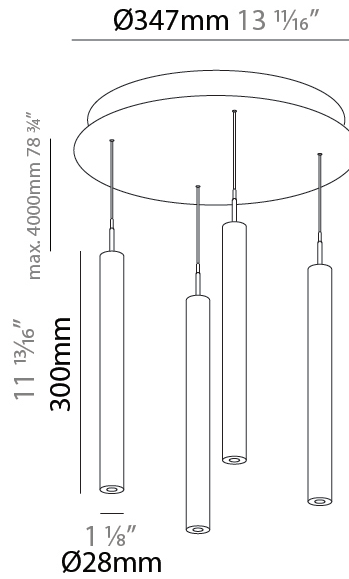

GENERAL

Series: G-Mini Round
Subseries: G-Mini Round Hangover
Partner: Prolicht
Division: Architectural
Installation: Suspension
Product Type: Clusters
Mounting Location: Ceiling
Light Distribution: Direct

PHYSICAL

Shape: Cylinder
Diameter (mm): 347
Diameter (in): 13 11/16
Height (mm): 300
Height (in): 11 13/16

Diffuser: Shine Ring - NOR / OPL / YEL / ORA / RED / BLU / GRN
Fixture Finish: SSR / BKV / CWI / CRY / HAB / UFT / ITA / RUA / FTG / MYG / LOD / PUS / FRO / FUP / KIA / POP / BLS / SPG / MEY / GOH / CHC / COM / ABZ / JAG / OBR / MOS / ROR

Accent Finish: NOF / COP / MIR / SSS
Fixture Material: Extruded Aluminum / Steel

Cable Details: 2000mm/78 3/4" / 4000mm/157 1/2" - Cable, Black, Green, Orange, Red, White

ELECTRICAL

Lamp Type: LED (Zhaga Standard)
Input Wattage (W): 26
Total Output Wattage (W): 23.7
Dimming: Non-Dimmable
Driver Included: Yes
Driver Location: Integrated
Driver Type: Constant Current - Universal
Driver Class: Class 2
Input Voltage (V): 120 - 277

LED

Color Temperature (°K): 2700 / 3000 / 3500 / 4000
Max. Delivered Lumen (lm): 1557 / 1421 / 1499 / 1450
Nominal Lumen (lm): 1840 / 1949 / 2057 / 2112
CRI: >90 CRI
Lamp Life (hrs): 50000

OPTICAL

Beam Angle: 32 / 58

RATINGS AND CERTIFICATIONS

Certified By: Certified for North American Standards
IP rating: IP20