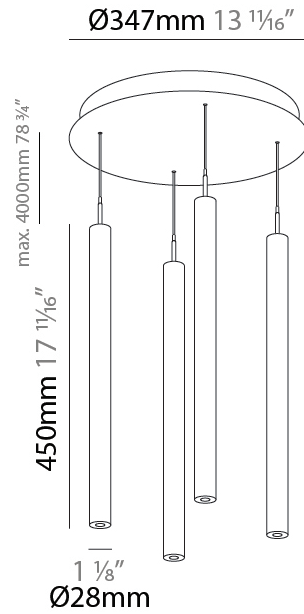

GENERAL

Series: G-Mini Round
Subseries: G-Mini Round Hangover
Partner: Prolicht
Division: Architectural
Installation: Suspension
Product Type: Clusters
Mounting Location: Ceiling
Light Distribution: Direct

PHYSICAL

Shape: Cylinder
Diameter (mm): 347
Diameter (in): 13 11/16"
Height (mm): 450
Height (in): 17 11/16"
Diffuser: Shine Ring - NOR / OPL / YEL / ORA / RED / BLU / GRN
Fixture Finish: SSR / BKV / CWI / CRY / HAB / UFT / ITA / RUA / FTG / MYG / LOD / PUS / FRO / FUP / KIA / POP / BLS / SPG / MEY / GOH / CHC / COM / ABZ / JAG / OBR / MOS / ROR
Accent Finish: NOF / COP / MIR / SSS
Fixture Material: Extruded Aluminum / Steel
Cable Details: 2000mm/78 3/4" / 4000mm/157 1/2" - Cable, Black, Green, Orange, Red, White

ELECTRICAL

Lamp Type: LED (Zhaga Standard)
Input Wattage (W): 26
Total Output Wattage (W): 23.7
Dimming: Non-Dimmable
Driver Included: Yes
Driver Location: Integrated
Driver Type: Constant Current - Universal
Driver Class: Class 2
Input Voltage (V): 120 - 277

LED

Color Temperature (°K): 2700 / 3000 / 3500 / 4000
Max. Delivered Lumen (lm): 1557 / 1421 / 1499 / 1450
Nominal Lumen (lm): 1840 / 1949 / 2057 / 2112
CRI: >90 CRI
Lamp Life (hrs): 50000

OPTICAL

Beam Angle: 32 / 58

RATINGS AND CERTIFICATIONS

Certified By: Certified for North American Standards
IP rating: IP20