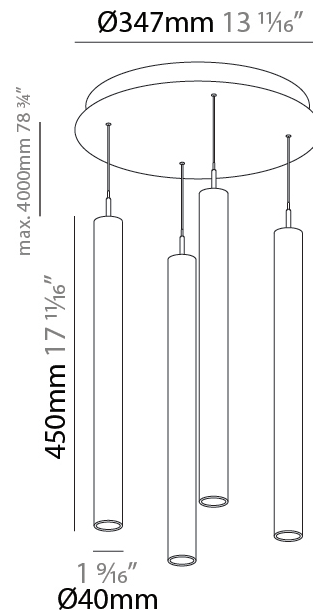

GENERAL

Series: G-Mini Round
Subseries: G-Mini Round Hangover
Partner: Prolicht
Division: Architectural
Installation: Suspension
Product Type: Clusters
Mounting Location: Ceiling
Light Distribution: Direct

PHYSICAL

Shape: Cylinder
Diameter (mm): 347
Diameter (in): 13 11/16
Height (mm): 450
Height (in): 17 11/16
Fixture Finish: SSR / BKV / CWI / CRY / HAB / UFT / ITA / RUA / FTG / MYG / LOD / PUS / FRO / FUP / KIA / POP / BLS / SPG / MEY / GOH / CHC / COM / ABZ / JAG / OBR / MOS / ROR
Accent Finish: NOF / COP / MIR / SSS
Fixture Material: Extruded Aluminum / Steel
Cable Details: 2000mm/78 3/4" / 4000mm/157 1/2" - Cable, Black, Green, Orange, Red, White

ELECTRICAL

Lamp Type: LED (Zhaga Standard)
Input Wattage (W): 39
Total Output Wattage (W): 35.4
Dimming: Non-Dimmable
Driver Included: Yes
Driver Location: Integrated
Driver Type: Constant Current - Universal
Driver Class: Class 2
Input Voltage (V): 120 - 277

LED

Color Temperature (°K): 2700 / 3000 / 3500 / 4000
Max. Delivered Lumen (lm): 2776 / 2904 / 3012 / 3080
Nominal Lumen (lm): 1840 / 1949 / 2057 / 2112
CRI: >90 CRI
Lamp Life (hrs): 50000

OPTICAL

Beam Angle: 40 / 52

RATINGS AND CERTIFICATIONS

Certified By: Certified for North American Standards
IP rating: IP20