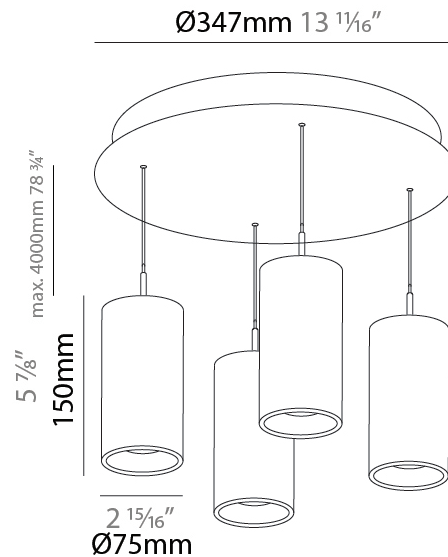

GENERAL

Series: G-Mini Round
Subseries: G-Mini Round Hangover
Partner: Prolicht
Division: Architectural
Installation: Suspension
Product Type: Clusters
Mounting Location: Ceiling
Light Distribution: Direct

PHYSICAL

Shape: Cylinder
Diameter (mm): 75
Diameter (in): 2 ¹⁵/₁₆
Length (mm): 1200
Length (in): 47 ¹/₄
Height (mm): 150
Height (in): 5 ⁷/₈

Diffuser: Shine Ring - NOR / OPL / YEL / ORA / RED / BLU / GRN
Fixture Finish: SSR / BKV / CWI / CRY / HAB / UFT / ITA / RUA / FTG / MYG / LOD / PUS / FRO / FUP / KIA / POP / BLS / SPG / MEY / GOH / CHC / COM / ABZ / JAG / OBR / MOS / ROR
Accent Finish: NOF / COP / MIR / SSS
Fixture Material: Extruded Aluminum / Steel
Cable Details: 2000mm/78 3/4" / 4000mm/157 1/2" - Cable, Black, Green, Orange, Red, White

ELECTRICAL

Lamp Type: LED (Zhaga Standard)
Input Wattage (W): 38
Total Output Wattage (W): 34.5
Dimming: Non-Dimmable
Driver Included: Yes
Driver Location: Integrated
Driver Type: Constant Current - Universal
Driver Class: Class 2
Input Voltage (V): 120 - 277

LED

Color Temperature (°K): 2700 / 3000 / 3500 / 4000
Max. Delivered Lumen (lm): Max 3171
Nominal Lumen (lm): Max 4231
CRI: >90 CRI
Lamp Life (hrs): 50000

OPTICAL

Beam Angle: 6 / 22 / 38

RATINGS AND CERTIFICATIONS

Certified By: Certified for North American Standards
IP rating: IP20