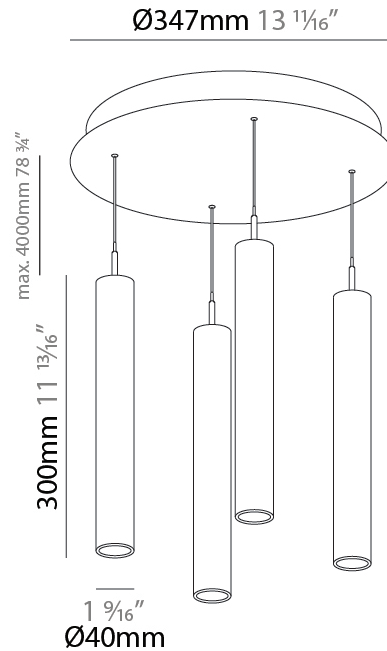

GENERAL

Series: G-Mini Round
Subseries: G-Mini Round Hangover
Partner: Prolicht
Division: Architectural
Installation: Suspension
Product Type: Clusters
Mounting Location: Ceiling
Light Distribution: Direct

PHYSICAL

Shape: Cylinder
Diameter (mm): 347
Diameter (in): 13 11/16
Height (mm): 300
Height (in): 11 13/16
Fixture Finish: SSR / BKV / CWI / CRY / HAB / UFT / ITA / RUA / FTG / MYG / LOD / PUS / FRO / FUP / KIA / POP / BLS / SPG / MEY / GOH / CHC / COM / ABZ / JAG / OBR / MOS / ROR
Accent Finish: NOF / COP / MIR / SSS
Fixture Material: Extruded Aluminum / Steel
Cable Details: 2000mm/78 3/4" / 4000mm/157 1/2" - Cable, Black, Green, Orange, Red, White

ELECTRICAL

Lamp Type: LED (Zhaga Standard)
Input Wattage (W): 39
Total Output Wattage (W): 35.4
Dimming: Non-Dimmable
Driver Included: Yes
Driver Location: Integrated
Driver Type: Constant Current - Universal
Driver Class: Class 2
Input Voltage (V): 120 - 277

LED

Color Temperature (°K): 2700 / 3000 / 3500 / 4000
Max. Delivered Lumen (lm): 2776 / 2904 / 3012 / 3080
Nominal Lumen (lm): 3878 / 4056 / 4206 / 4301
CRI: >90 CRI
Lamp Life (hrs): 50000

OPTICAL

Beam Angle: 40 / 52

RATINGS AND CERTIFICATIONS

Certified By: Certified for North American Standards
IP rating: IP20