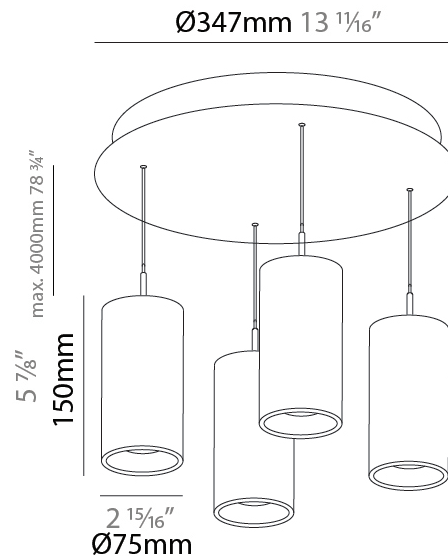

GENERAL

Series: G-Mini Round
Subseries: G-Mini Round Hangover
Partner: Prolicht
Division: Architectural
Installation: Suspension
Product Type: Clusters
Mounting Location: Ceiling
Light Distribution: Direct

PHYSICAL

Shape: Cylinder
Diameter (mm): 75
Diameter (in): 2 ¹⁵/₁₆
Length (mm): 1200
Length (in): 47 ¹/₄
Height (mm): 150
Height (in): 5 ⁷/₈

Diffuser: Shine Ring - NOR / OPL / YEL / ORA / RED / BLU / GRN
Fixture Finish: SSR / BKV / CWI / CRY / HAB / UFT / ITA / RUA / FTG / MYG / LOD / PUS / FRO / FUP / KIA / POP / BLS / SPG / MEY / GOH / CHC / COM / ABZ / JAG / OBR / MOS / ROR
Accent Finish: NOF / COP / MIR / SSS
Fixture Material: Extruded Aluminum / Steel
Cable Details: 2000mm/78 3/4" / 4000mm/157 1/2" - Cable, Black, Green, Orange, Red, White

ELECTRICAL

Lamp Type: LED (Zhaga Standard)
Input Wattage (W): 26
Total Output Wattage (W): 23.7
Dimming: Non-Dimmable
Driver Included: Yes
Driver Location: Integrated
Driver Type: Constant Current - Universal
Driver Class: Class 2
Input Voltage (V): 120 - 277

LED

Color Temperature (°K): 2700 / 3000 / 3500 / 4000
Max. Delivered Lumen (lm): 1557 / 1649 / 1740 / 1787
Nominal Lumen (lm): 1840 / 1949 / 2057 / 2112
CRI: >90 CRI
Lamp Life (hrs): 50000

OPTICAL

Beam Angle: 6 / 22 / 38

RATINGS AND CERTIFICATIONS

Certified By: Certified for North American Standards
IP rating: IP20